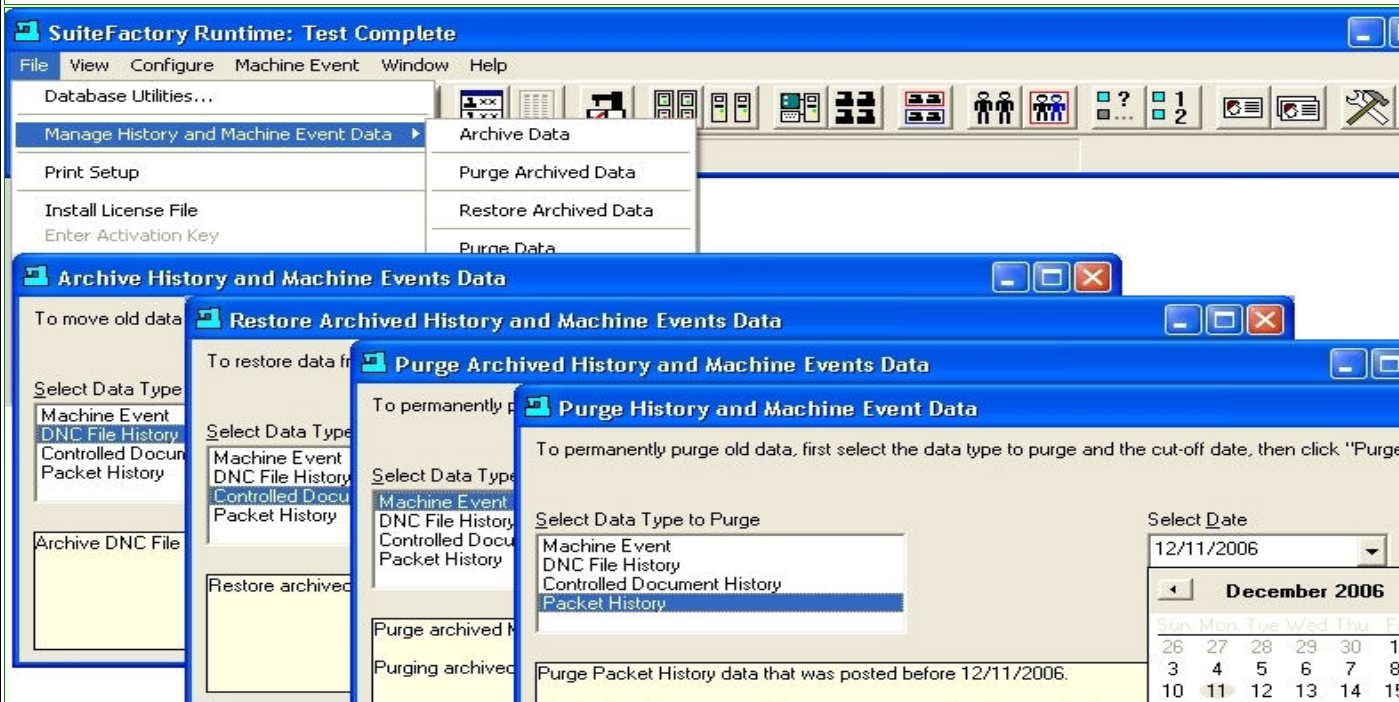

The Most Informed
Manufacturing Businesses
Use SuiteFactory

Download SuiteFactory Now!

Phone: 1-781-933-9500
Fax: 1-781-933-9238

29 years Providing Working Solutions for Manufacturing!

SuiteHistoryArchive™
Provides separate databases for all Deleted Histories & Machine Events
Archive, Recover, Purge History: Machine Events, DNC, Documents & Packets
Part of an Integrated Family of SuiteFactory™ EventAware™ Modules
For Windows 7™/Windows XP™ including Terminal Server Support

SuiteHistoryArchive™ provides a secondary Database and the needed Tools for Managing Histories of: Machine Events, DNC Files, Documents & Packets.

When the life cycle of your Machine Events, DNC Files, Documents & Packets Histories is at an end you can Archive them from SuiteFactory's main History database to the History Archive database without being concerned about any loss of History Data.

Using SuiteHistoryAchrive you can Recover Histories of Machine Events, DNC Files, Documents & Packets or if you need to you can Permanently Purge the selected Machine Events, DNC Files, Documents & Packets Histories.

SuiteHistoryArchive™ A SuiteFactory™ Support Module

Features:

SuiteHistoryArchive™ Basics	SuiteHistoryArchive's™ Basics Include: • Archive Data ◦ Archiving of Machine Event History Files before "Date" ◦ Archiving of N/C History Files before "Date" ◦ Archiving of Document History Files before "Date" ◦ Archiving of Packet Hisstory Files before "Date" • Purge Archived Data ◦ Archiving of Machine Event History Files before "Date" ◦ Archiving of N/C History Files before "Date" ◦ Archiving of Document History Files before "Date" ◦ Archiving of Packet Hisstory Files before "Date" • Restore Archived Data ◦ Archiving of Machine Event History Files before "Date" ◦ Archiving of N/C History Files before "Date" ◦ Archiving of Document History Files before "Date" ◦ Archiving of Packet Hisstory Files before "Date" • Purge Data ◦ Archiving of Machine Event History Files before "Date" ◦ Archiving of N/C History Files before "Date" ◦ Archiving of Document History Files before "Date" ◦ Archiving of Packet Hisstory Files before "Date"
Archive Data	Archive Data before a set Date • Archive Data ◦ Archiving of Machine Event History Files before "Date" ◦ Archiving of N/C History Files before "Date" ◦ Archiving of Document History Files before "Date" ◦ Archiving of Packet Hisstory Files before "Date" Note: SuiteHistoryArchive allows you to select Machine Event History, N/C File History, Document History or Packet History and set the date before which all the History Data will be Archived.
Purge Archive Data	Purge Archived Data before a set Date • Archive Data ◦ Purge Archived Data of Machine Event History Files before "Date"